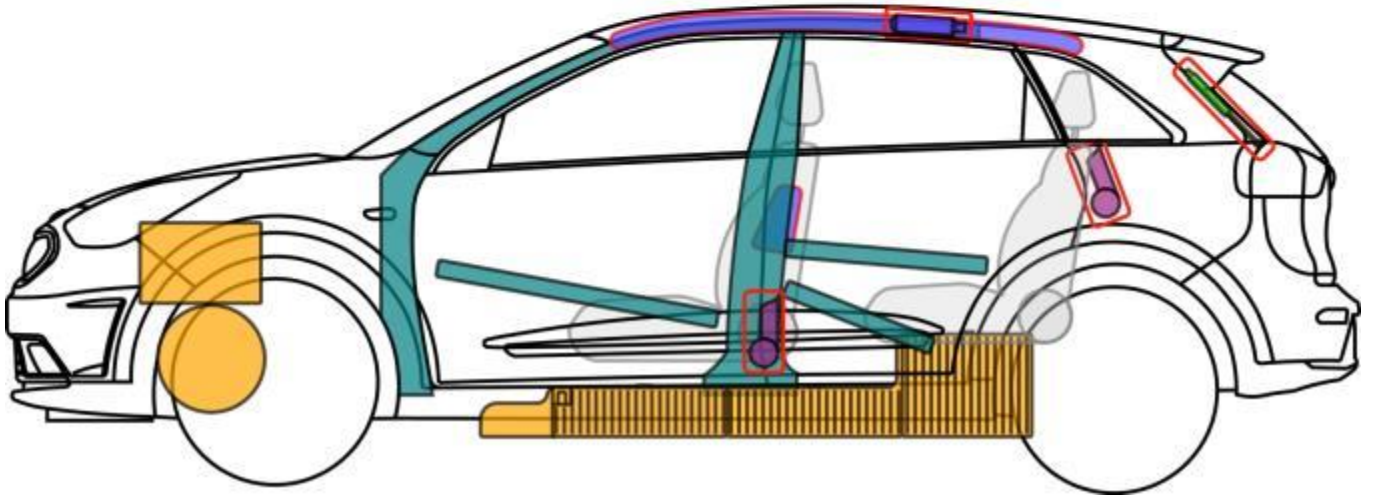

e-Niro (DE EV)

Electric, 2018-

Legend

	Airbag		Reinforcement		SRS control unit		High voltage battery
	Stored gas inflator		Automatic roll bar		12 V Battery		High voltage -cable/-component
	Seatbelt pretensioner		Cylinder		Fuel tank		High voltage emergency disconnect