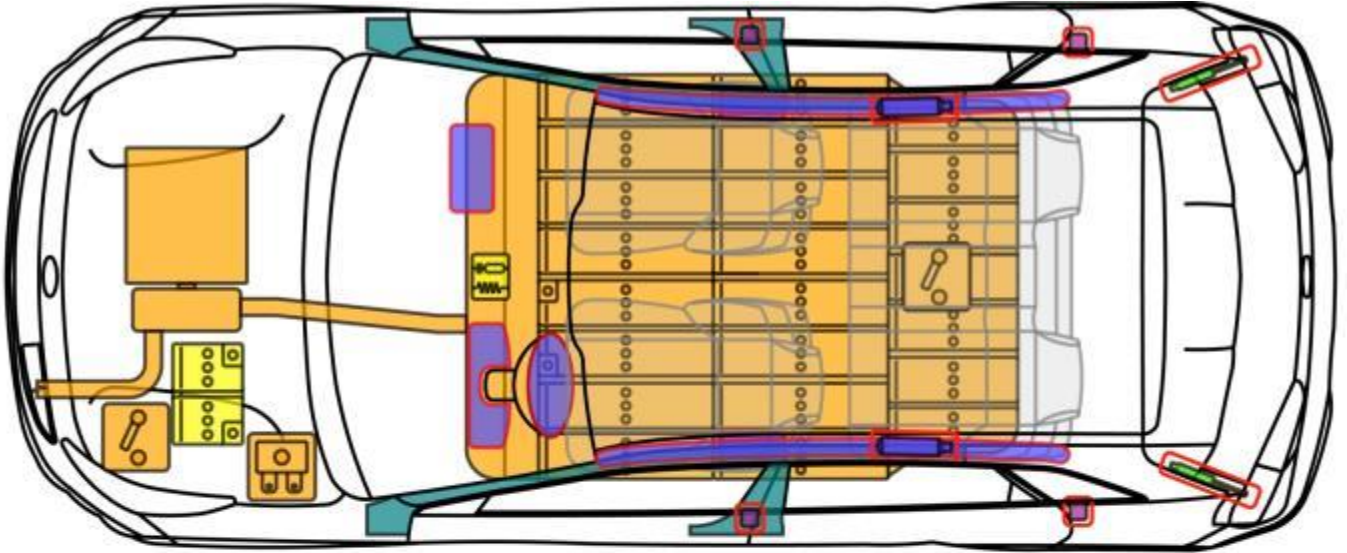

e-Niro (DE EV)

Electric, 2018-

Legend

	Airbag		Reinforcement		SRS control unit		High voltage battery
	Stored gas inflator		Automatic roll bar		12 V Battery		High voltage -cable/-component
	Seatbelt pretensioner		Cylinder		Fuel tank		High voltage emergency disconnect