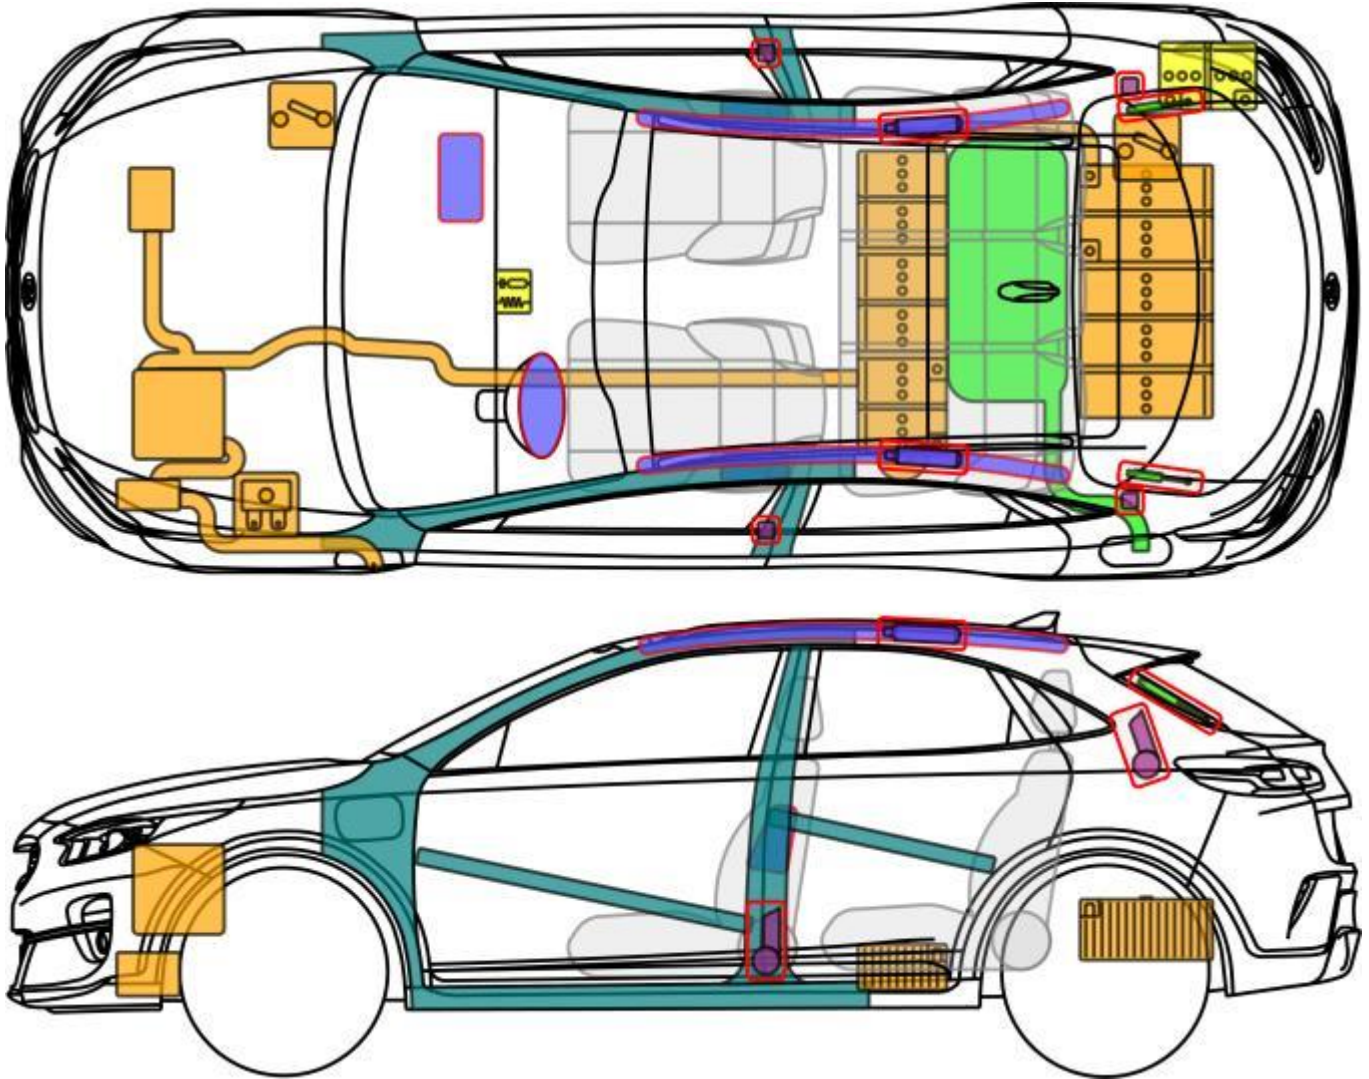

Xceed PHEV (CD)

5-dr SUV from 2020

Legend

	Airbag		Reinforcement		SRS control unit		High voltage battery
	Stored gas inflator		Automatic roll bar		12 V Battery		High voltage -cable/-component
	Seatbelt pretensioner		Cylinder		Fuel tank		High voltage emergency disconnect