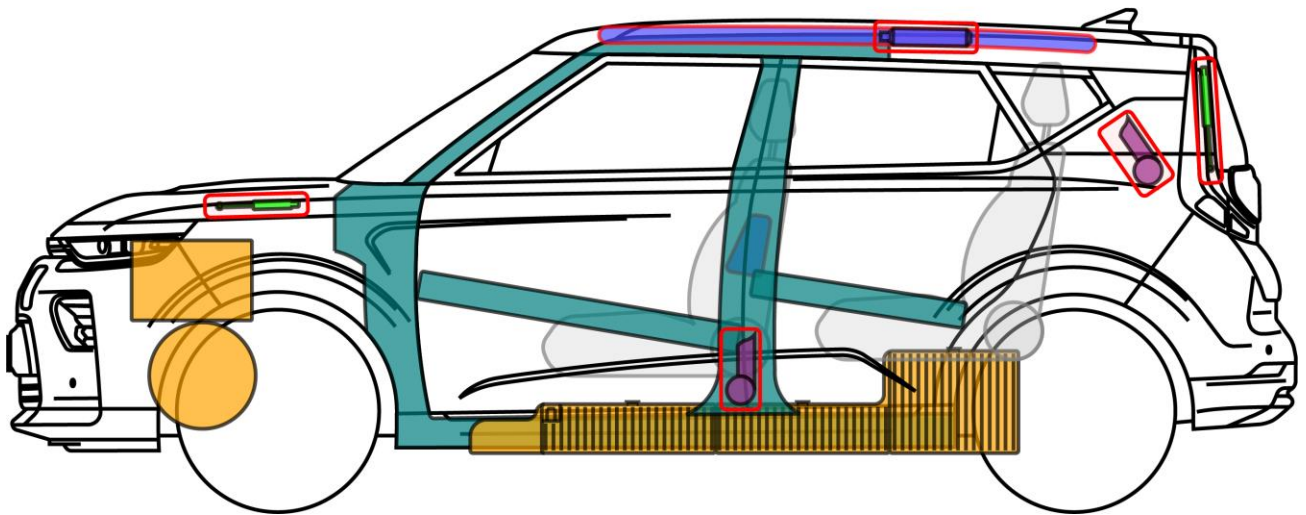

Soul EV (SK3)

From 2019

Legend

	Airbag		Reinforcement		SRS control unit		High voltage battery
	Stored gas inflator		Automatic roll bar		12 V Battery		High voltage cable/component
	Seatbelt pretensioner		Cylinder		Fuel tank		High voltage emergency disconnect

Soul EV