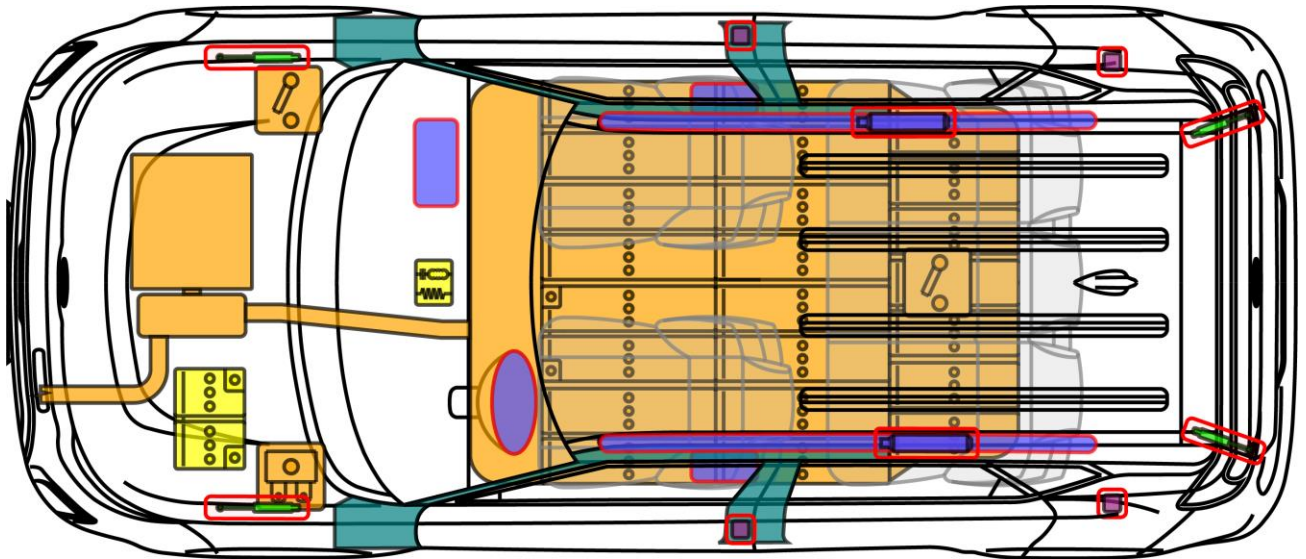

Soul EV (SK3)

From 2019

Legend

	Airbag		Reinforcement		SRS control unit		High voltage battery
	Stored gas inflator		Automatic roll bar		12 V Battery		High voltage cable/component
	Seatbelt pretensioner		Cylinder		Fuel tank		High voltage emergency disconnect