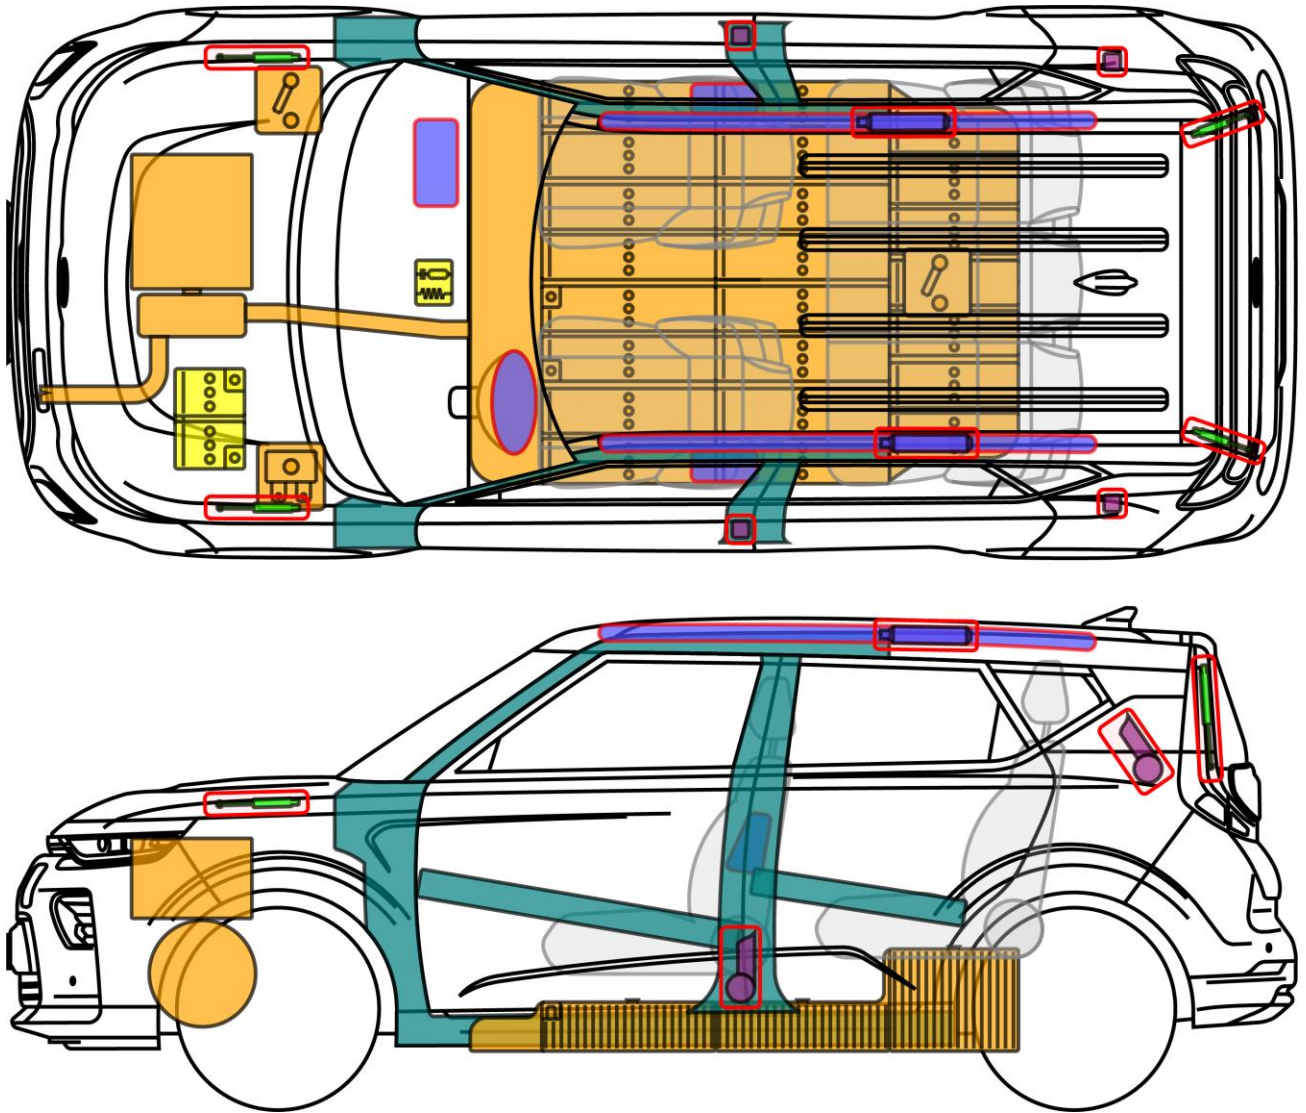

Soul EV (SK3)

From 2019

Legend

	Airbag		Reinforcement		SRS control unit		High voltage battery
	Stored gas inflator		Automatic roll bar		12 V Battery		High voltage cable/component
	Seatbelt pretensioner		Cylinder		Fuel tank		High voltage emergency disconnect

Soul EV