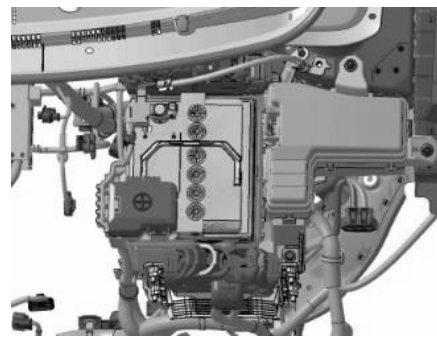

3. Disable direct hazards / safety regulations

■ Access to the battery

1. Pull the release lever to unlatch the hood. The hood should pop open slightly.

2. Raise the hood slightly, push the secondary latch up (①) inside of the hood center and lift the hood (②)

3. Battery in the engine compartment

■ Disabling procedure

① Turn the ignition switch off

② Disconnect the negative(-) terminal

③ Disconnect the positive(+) terminal