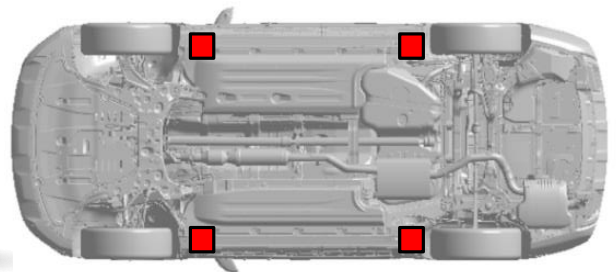

ID No.	Version No.	Version date	Page
KNA-MQ4-RSI-03-202106	03	06/2021	1 / 4

1. Identification / recognition

2. Immobilisation / stabilisation / lifting

■ Immobilization

1 Parking pedal

1. Move the shift lever to the P position.
2. Press the parking pedal to set the parking brake

2 EPB

1. Push the P button.
2. Chock the wheels and pull the switch to set the parking brake.

■ Lifting positions at car underbody: ■

	ID No.	Version No.	Version date	Page
	KNA-MQ4-RSI-03-202106	03	06/2021	2 / 4