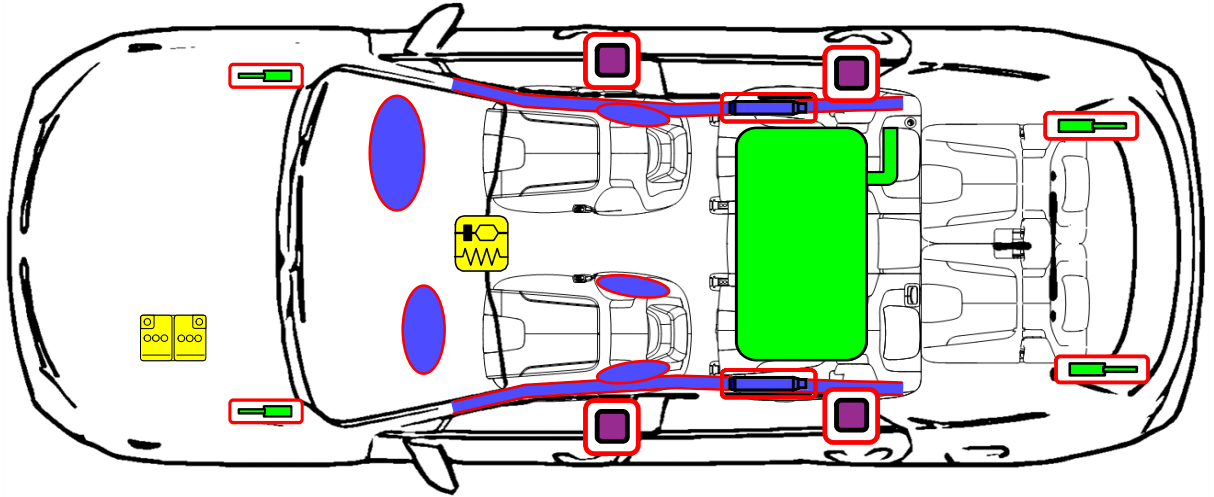

Kia Sorento

SUV, 4 doors, 5 & 7 seats
From August 2020

Reserved for holes (paper version)

	Airbag		Stored gas inflator		Seat belt pretensioner		SRS control unit		Pedestrian protection active system
	Automatic rollover protection system		Gas strut/ Preloaded spring		High strength zone		Zone requiring special attention		
	Battery low voltage		Ultra capacitor, low voltage		Fuel tank		Gas tank		Safety valve
	High voltage battery pack		High voltage power cable/ component		High voltage disconnect		Fuse box disabling high voltage system		Ultra capacitor, high voltage

ID No.	Version No.	Version date	Page
KNA-MQ4-RSI-03-202106	03	06/2021	1 / 4

1. Identification / recognition

2. Immobilisation / stabilisation / lifting

■ Immobilization

1 Parking pedal

1. Move the shift lever to the P position.
2. Press the parking pedal to set the parking brake

2 EPB

1. Push the P button.
2. Chock the wheels and pull the switch to set the parking brake.

■ Lifting positions at car underbody: ■

	ID No.	Version No.	Version date	Page
	KNA-MQ4-RSI-03-202106	03	06/2021	2 / 4