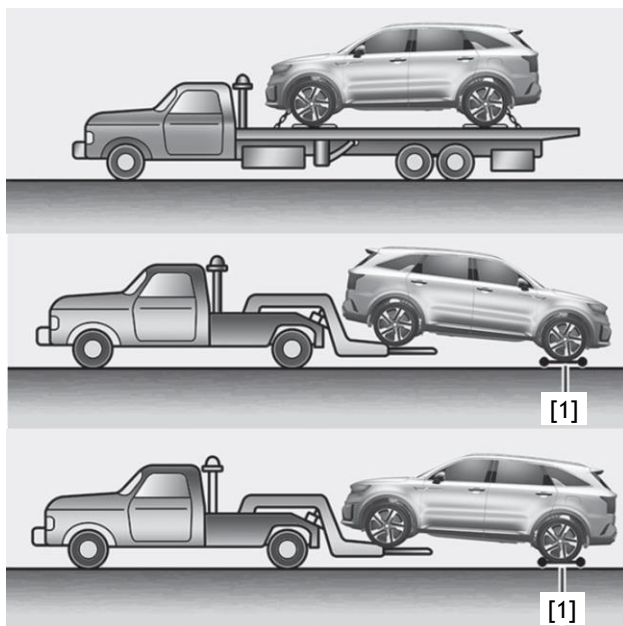

6. In case of fire

■ Gas Strut

Risk of missile effect of hood and trunk.

8. Towing / transportation / storage

OK :

Not OK :

[1] : Dolly

	ID No.	Version No.	Version date	Page
	KNA-MQ4-RSI-03-202106	03	06/2021	4 / 4