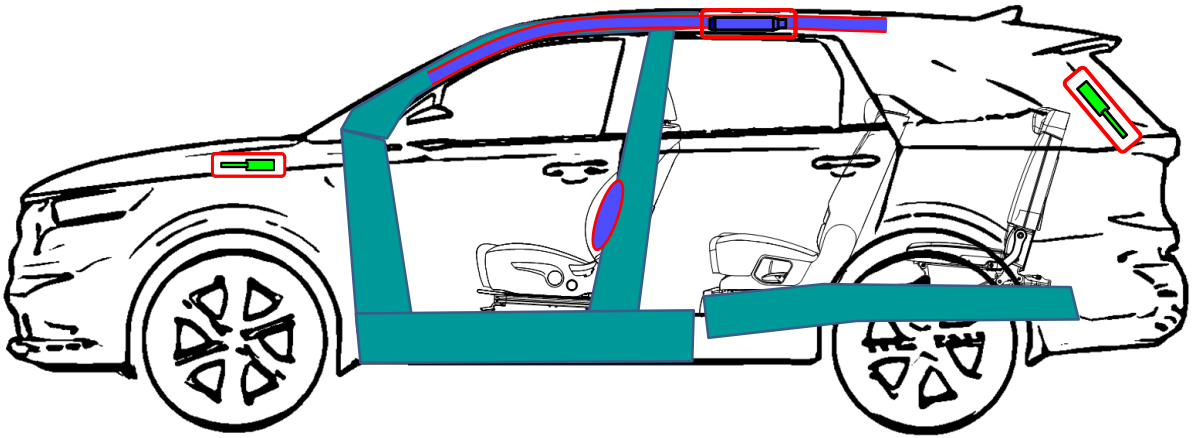

Kia Sorento

SUV, 4 doors, 5 & 7 seats
From August 2020

Reserved for holes (paper version)

	Airbag		Stored gas inflator		Seat belt pretensioner		SRS control unit		Pedestrian protection active system
	Automatic rollover protection system		Gas strut/ Preloaded spring		High strength zone		Zone requiring special attention		
	Battery low voltage		Ultra capacitor, low voltage		Fuel tank		Gas tank		Safety valve
	High voltage battery pack		High voltage power cable/ component		High voltage disconnect		Fuse box disabling high voltage system		Ultra capacitor, high voltage

ID No.	Version No.	Version date	Page
KNA-MQ4-RSI-03-202106	03	06/2021	1 / 4

1. Identification / recognition

2. Immobilisation / stabilisation / lifting

■ Immobilization

1 Parking pedal

1. Move the shift lever to the P position.
2. Press the parking pedal to set the parking brake

2 EPB

1. Push the P button.
2. Chock the wheels and pull the switch to set the parking brake.

■ Lifting positions at car underbody: ■

	ID No.	Version No.	Version date	Page
	KNA-MQ4-RSI-03-202106	03	06/2021	2 / 4