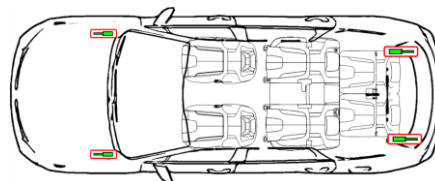

5. Stored energy / liquids / gases / solids

■ Fuel Tank

67ℓ

■ Battery

12 V

6. In case of fire

■ Gas Strut

Risk of missile effect of hood and trunk.