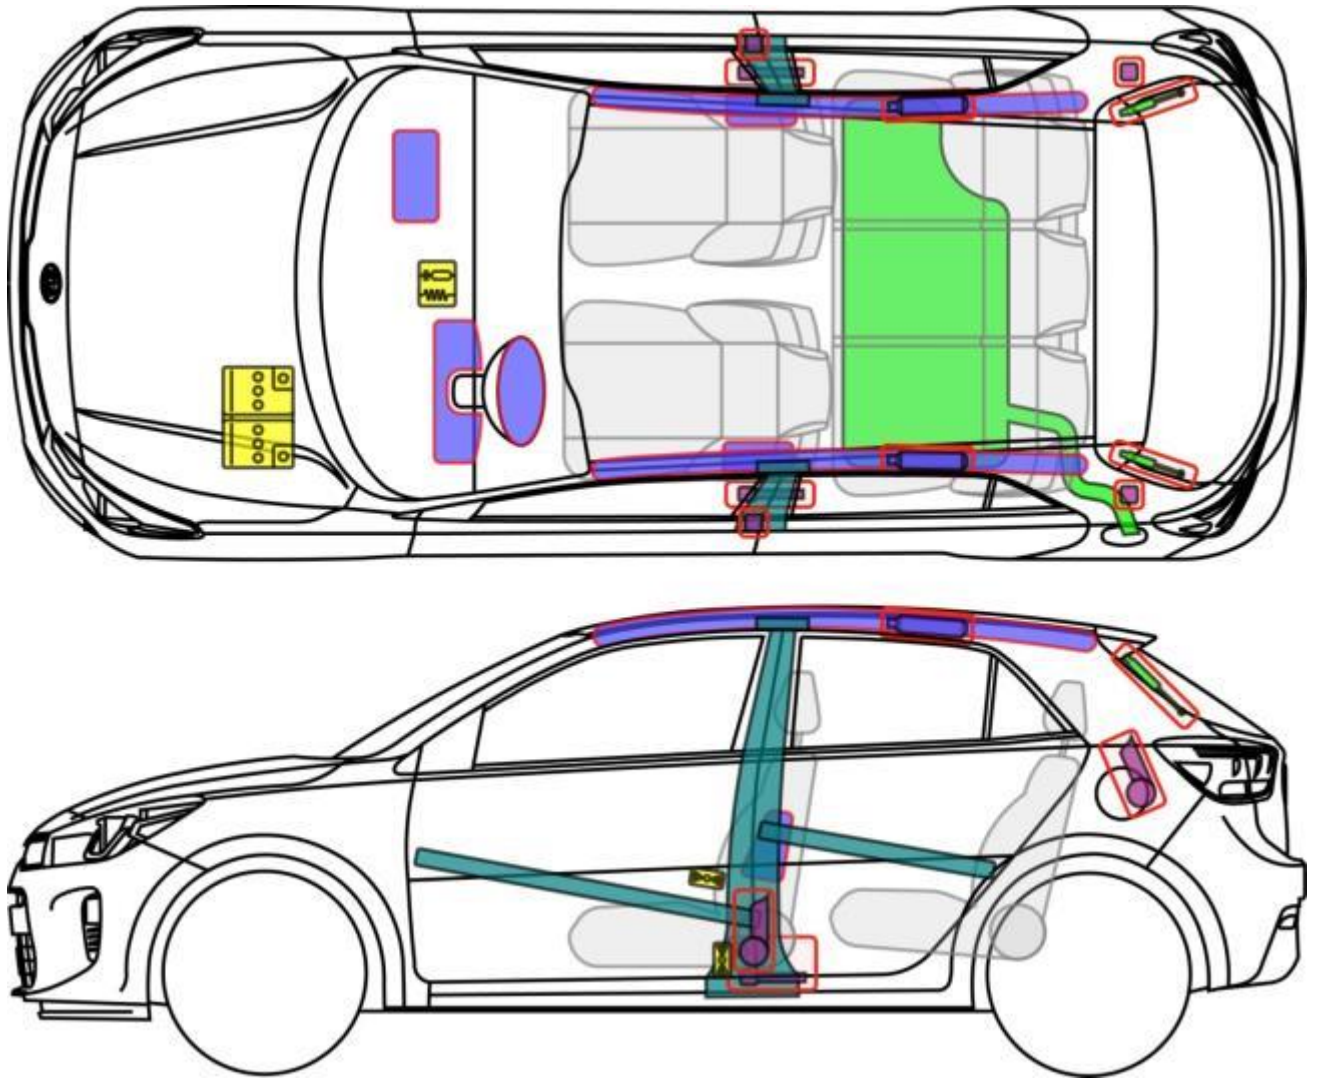

Rio (YB)

5-dr, from 2017

Legend

	Airbag		Reinforcement		SRS control unit
	Stored gas inflator		Pedestrian protection system		12 V Battery
	Seatbelt pretensioner		Cylinder		Fuel tank

Rio