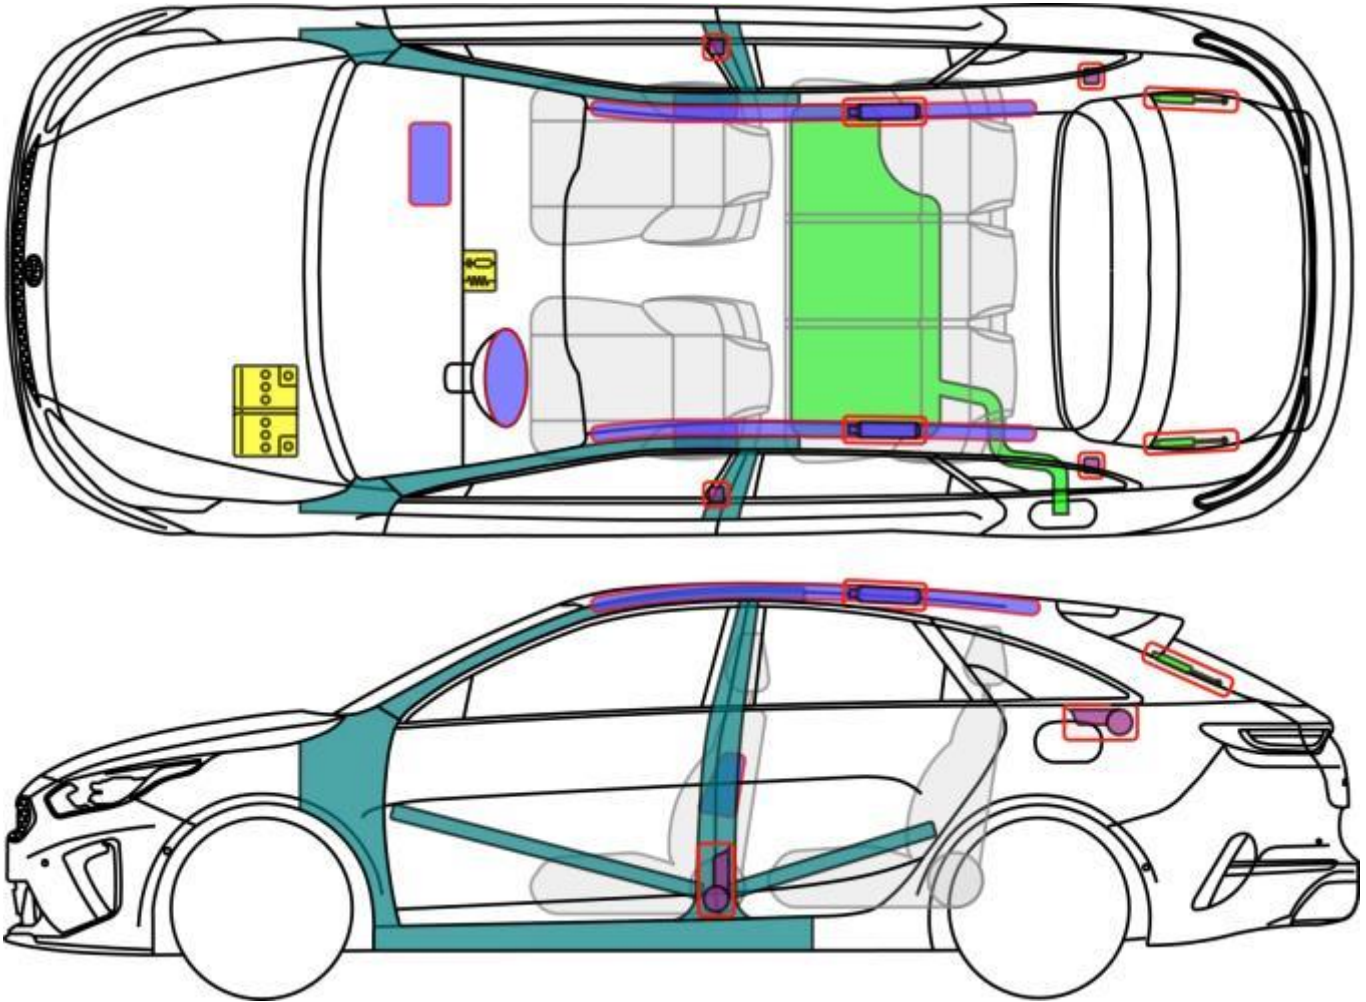

ProCeed (CD)

5-dr Coupe from 2019

Legend

| | | | | | |
|-------------------------------------------------------------------------------------|-----------------------|-------------------------------------------------------------------------------------|------------------------------|--------------------------------------------------------------------------------------|------------------|
|  | Airbag |  | Reinforcement |  | SRS control unit |
|  | Stored gas inflator |  | Pedestrian protection system |  | 12 V Battery |
|  | Seatbelt pretensioner |  | Cylinder |  | Fuel tank |