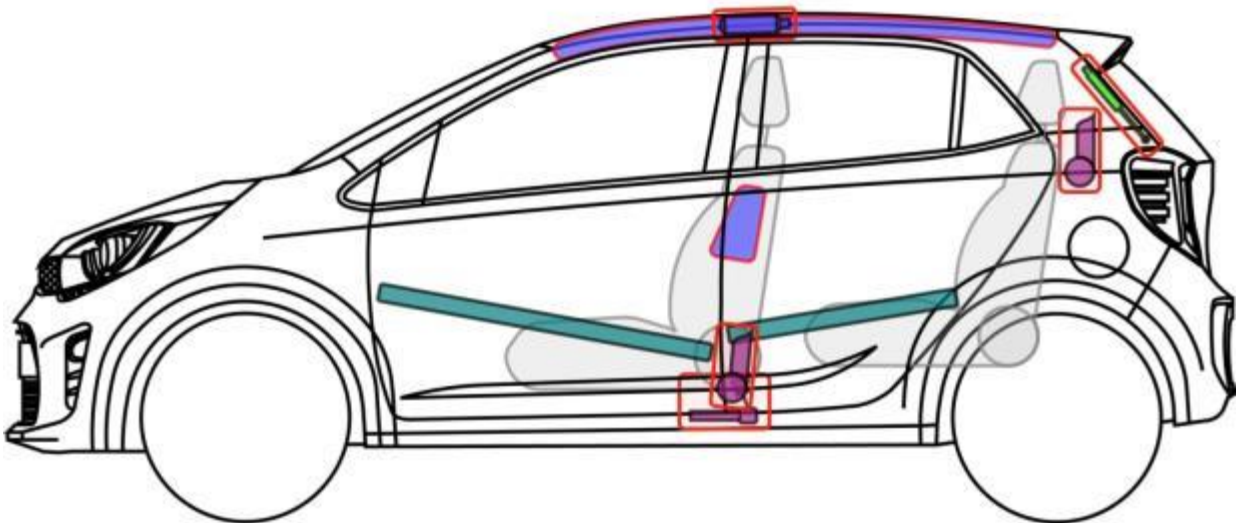

# Picanto (JA)

5-dr, from 2017

## Legend

	Airbag		Reinforcement		SRS control unit
	Stored gas inflator		Pedestrian protection system		12 V Battery
	Seatbelt pretensioner		Cylinder		Fuel tank

Picanto