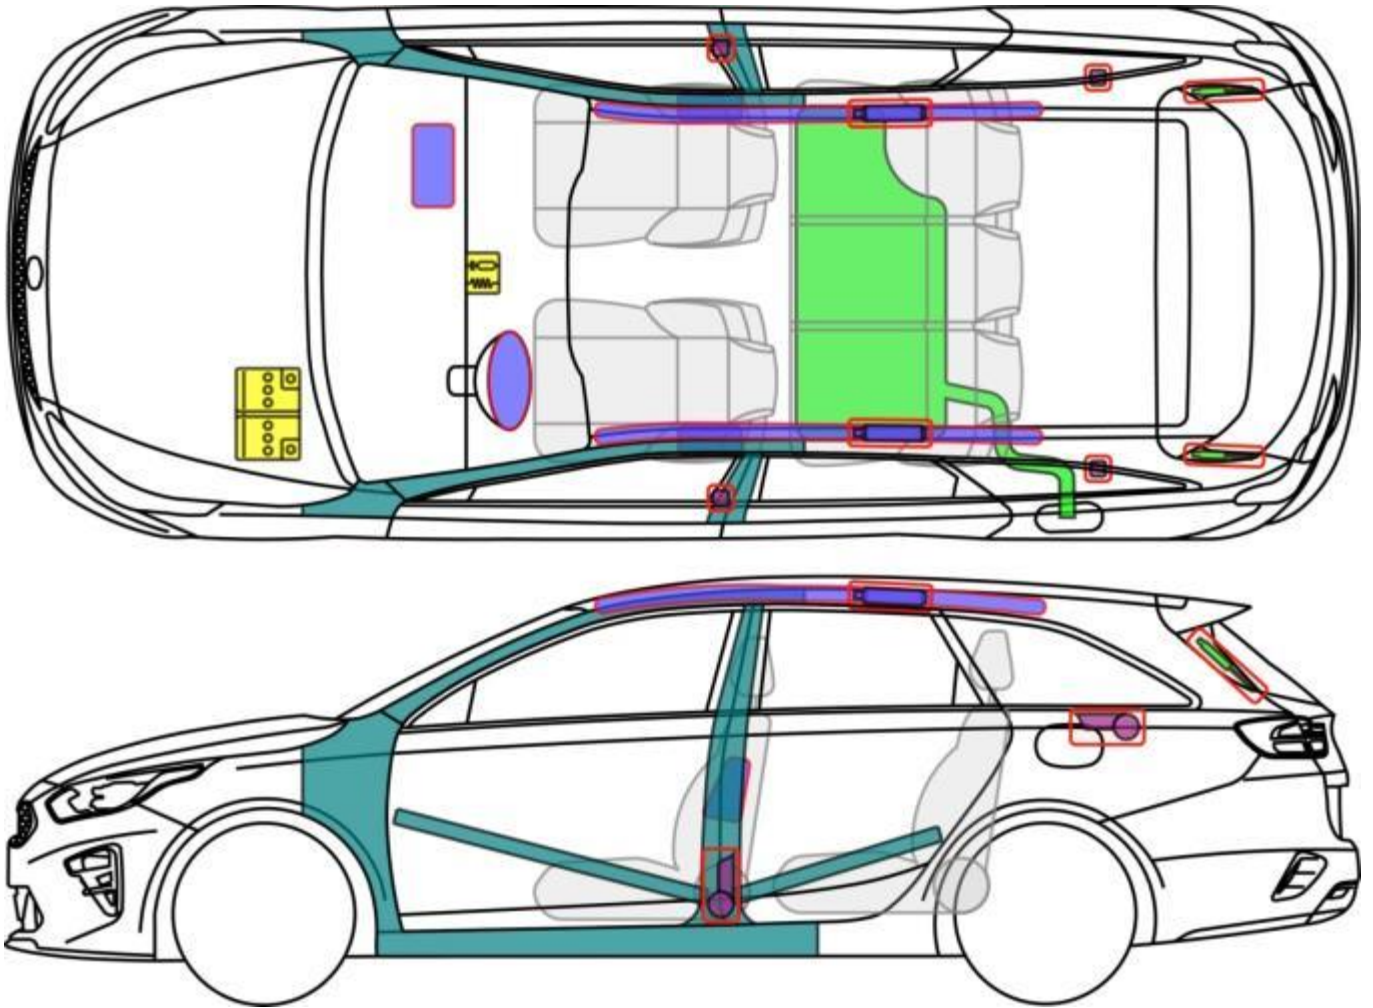

Ceed sw (CD)

Sportswagon from 2018

Legend

	Airbag		Reinforcement		SRS control unit
	Stored gas inflator		Pedestrian protection system		12 V Battery
	Seatbelt pretensioner		Cylinder		Fuel tank

Ceed sw