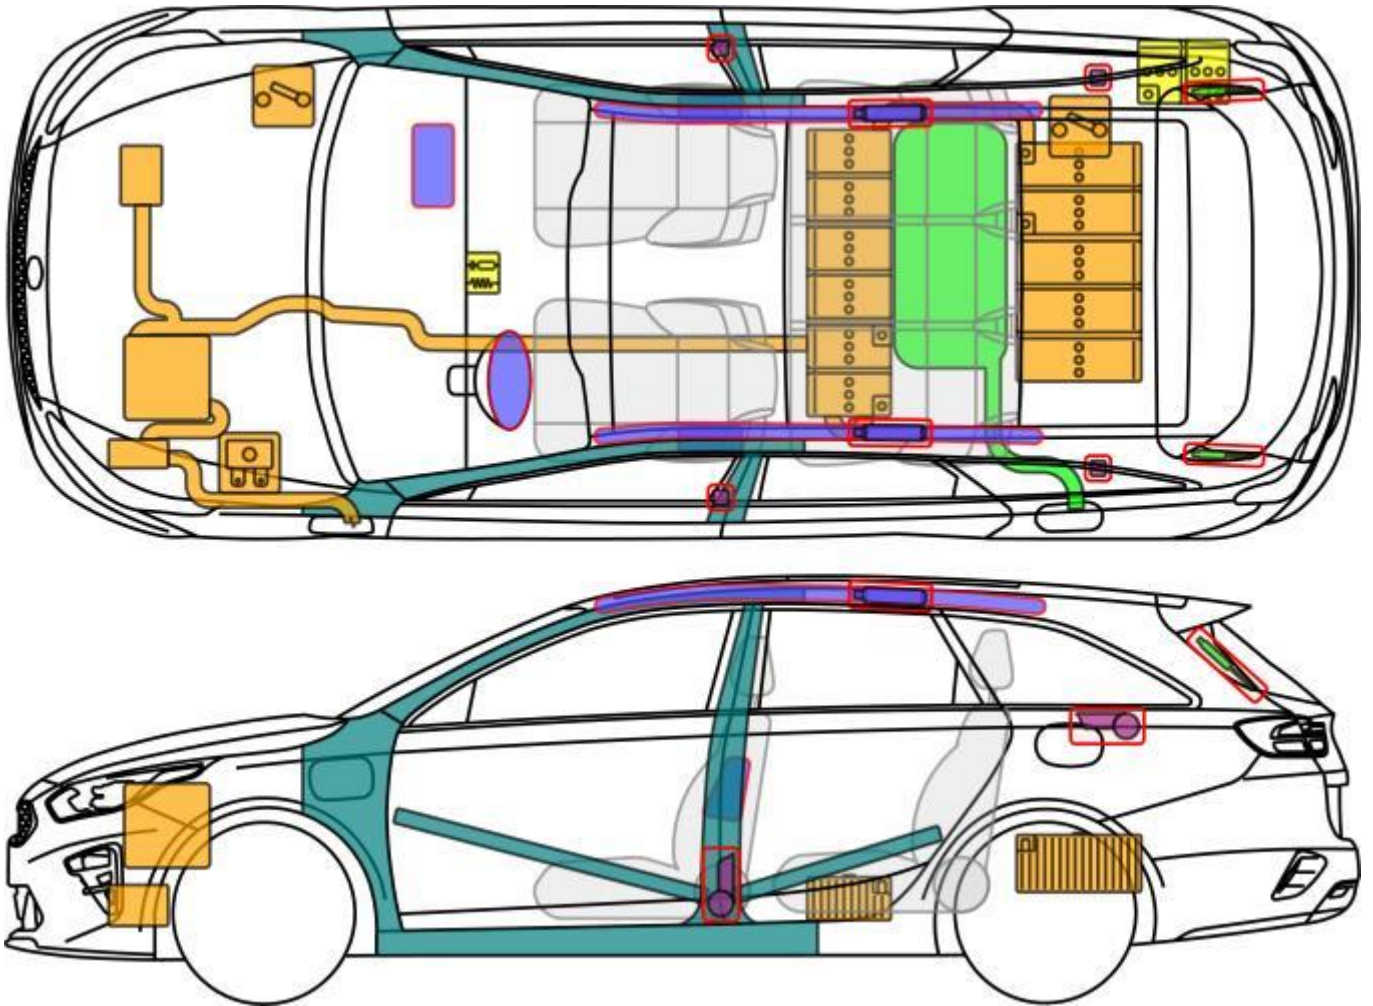

Ceed sw PHEV (CD)

Sportswagon from 2020

Legend

	Airbag		Reinforcement		SRS control unit		High voltage battery
	Stored gas inflator		Automatic roll bar		12 V Battery		High voltage cable/component
	Seatbelt pretensioner		Cylinder		Fuel tank		High voltage emergency disconnect