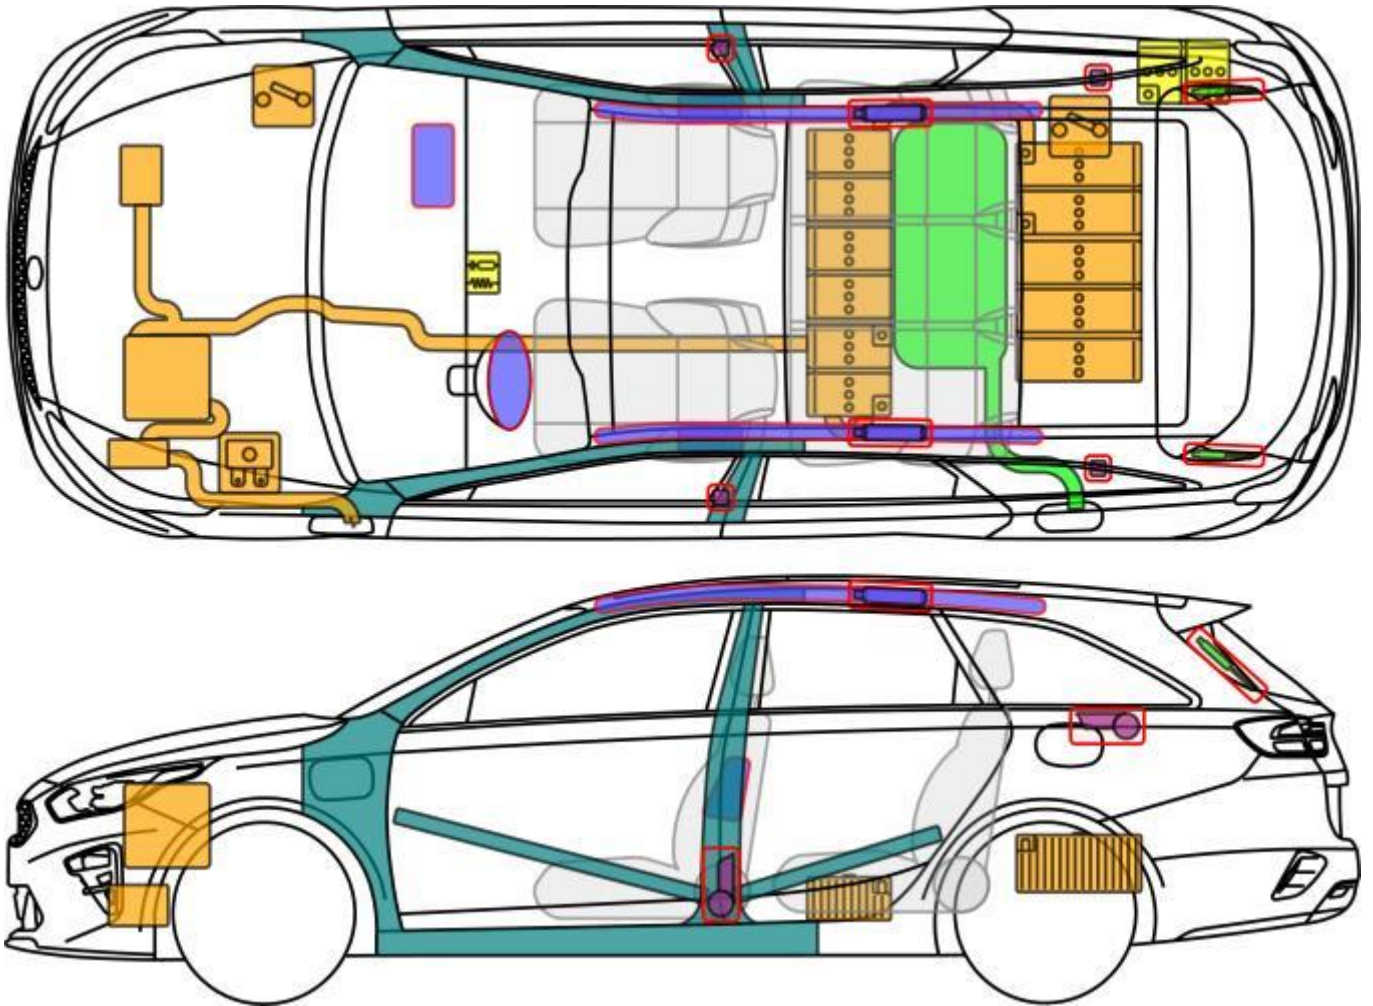

Ceed sw PHEV (CD)

Sportswagon from 2020

Legend

	Airbag		Reinforcement		SRS control unit		High voltage battery
	Stored gas inflator		Automatic roll bar		12 V Battery		High voltage cable/ -component
	Seatbelt pretensioner		Cylinder		Fuel tank		High voltage emergency disconnect