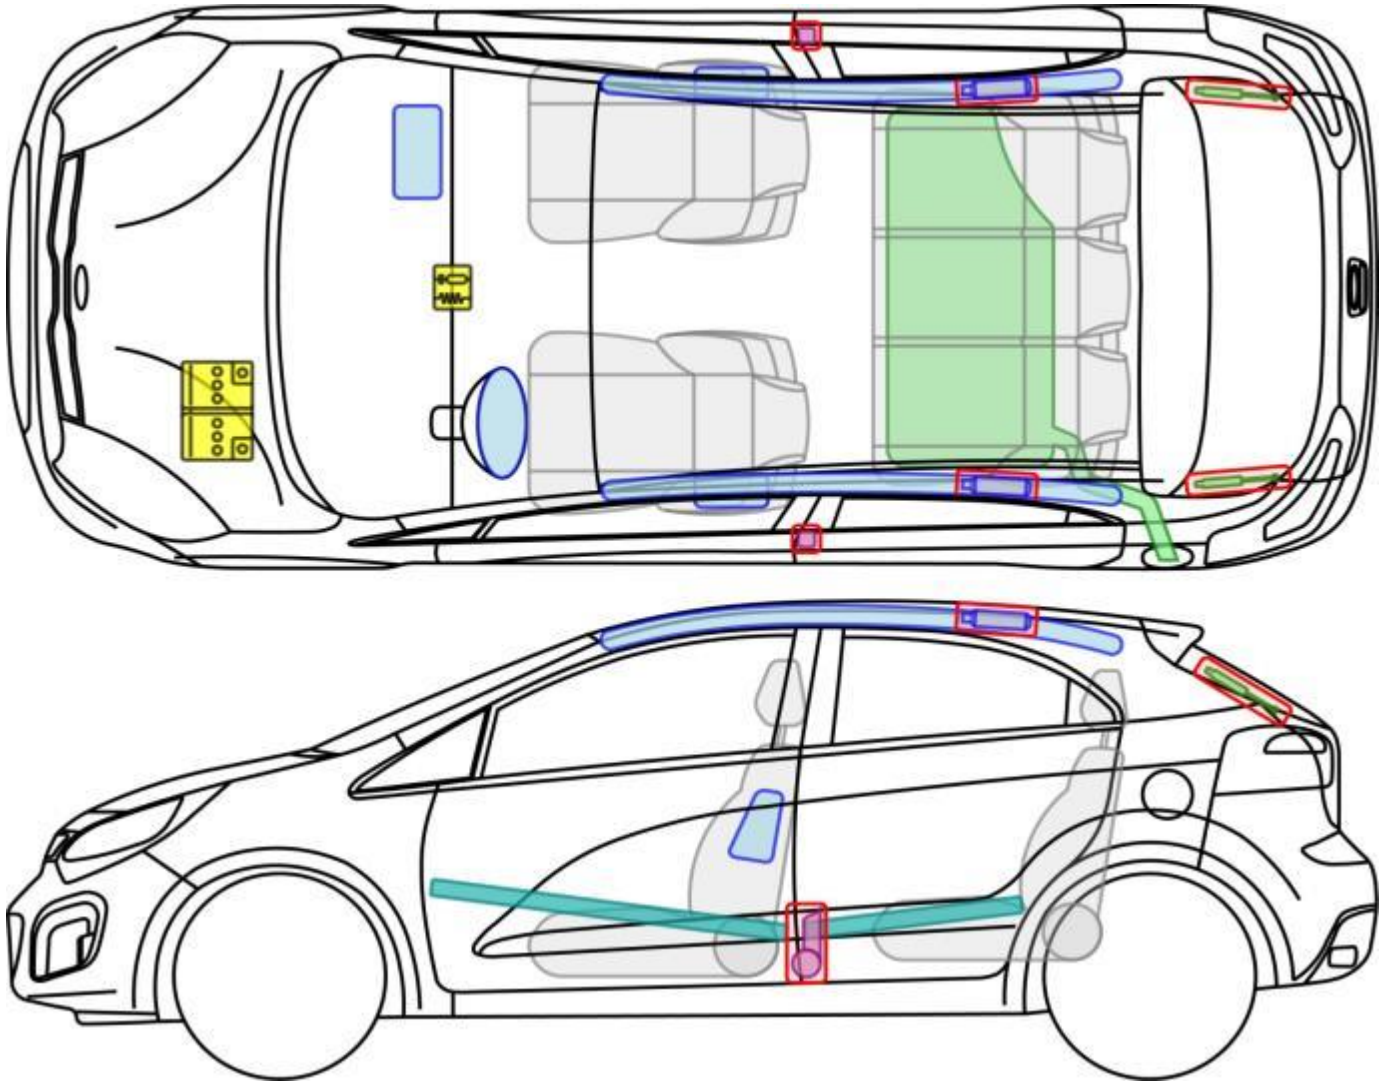

# Rio (UB)

5-Türer, 2011-2017  
inklusive Facelift