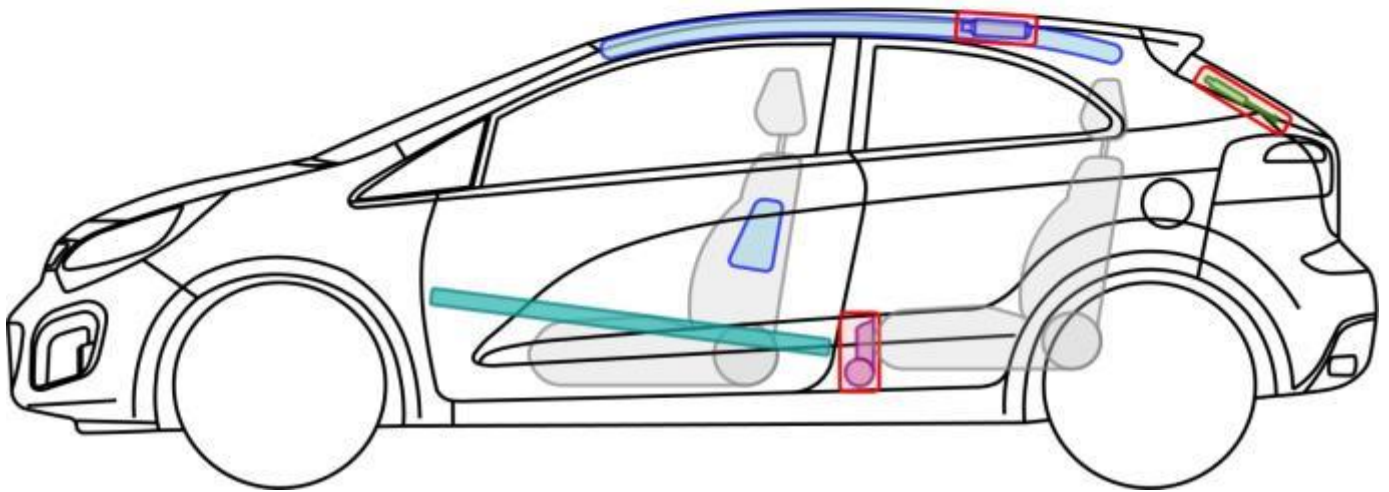

# Rio (UB)

3-Türer, 2011-2017  
inklusive Facelift