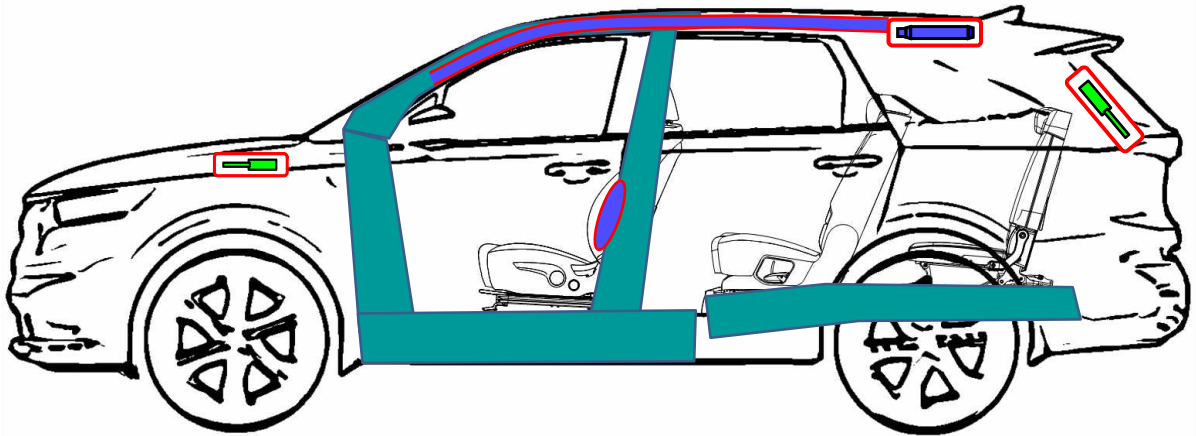

Kia Sorento

SUV, 4 doors, 5 & 7 seats
From August 2020

Reserved for holes (paper version)

	Airbag		Stored gas inflator		Seat belt pretensioner		SRS control unit		Pedestrian protection active system
	Automatic rollover protection system		Gas strut/Preloaded spring		High strength zone		Zone requiring special attention		
	Battery low voltage		Ultra capacitor, low voltage		Fuel tank		Gas tank		Safety valve
	High voltage battery pack		High voltage power cable/component		High voltage disconnect		Fuse box disabling high voltage system		Ultra capacitor, high voltage

ID No.	Version No.	Version date	Page
KNA-MQ4-RSI-01-202008	01	08/2020	1 of 4

1. Identification / recognition

2. Immobilisation / stabilisation / lifting

■ Immobilization

1 Parking pedal

1. Move the shift lever to the P position.
2. Press the parking pedal to set the parking brake

2 EPB

1. Push the P button.
2. Chock the wheels and pull the switch to set the parking brake.

■ Lifting positions at car underbody: ■

	ID No.	Version No.	Version date	Page
	KNA-MQ4-RSI-01-202008	01	08/2020	2 of 4