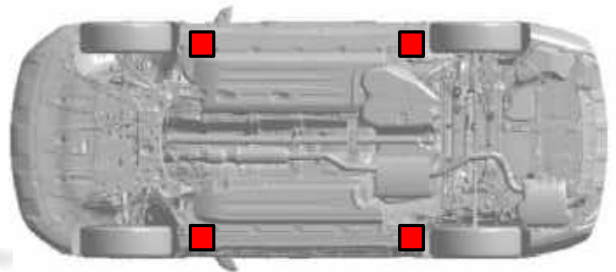

ID No.	Version No.	Version date	Page
KNA-MQ4-RSI-01-202008	01	08/2020	1 of 4

1. Identification / recognition

2. Immobilisation / stabilisation / lifting

■ Immobilization

1 Parking pedal

1. Move the shift lever to the P position.
2. Press the parking pedal to set the parking brake

2 EPB

1. Push the P button.
2. Chock the wheels and pull the switch to set the parking brake.

■ Lifting positions at car underbody: ■

	ID No.	Version No.	Version date	Page
	KNA-MQ4-RSI-01-202008	01	08/2020	2 of 4