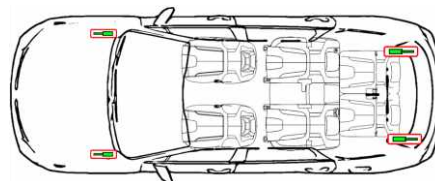

5. Stored energy / liquids / gases / solids

■ Fuel Tank

67ℓ

■ Battery

12 V

6. In case of fire

■ Gas Strut

Risk of missile effect of hood and trunk.