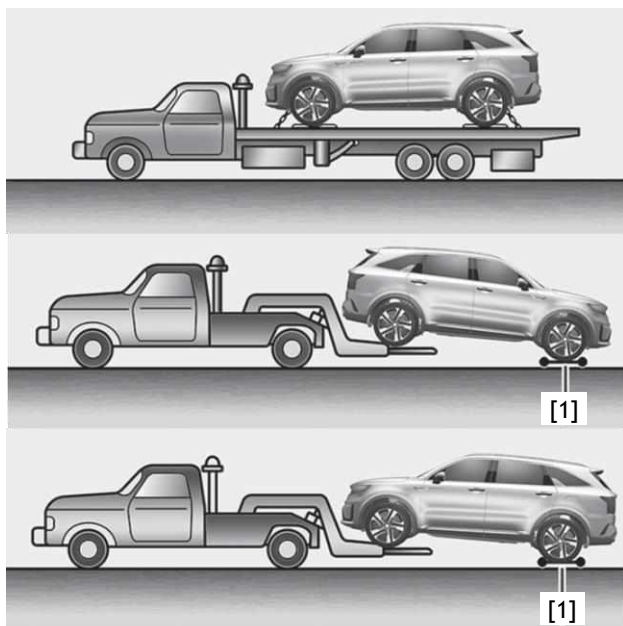

6. In case of fire

■ Gas Strut

Risk of missile effect of hood and trunk.

8. Towing / transportation / storage

OK :

Not OK :

[1] : Dolly

	ID No.	Version No.	Version date	Page
	KNA-MQ4-RSI-01-202008	01	08/2020	4 of 4