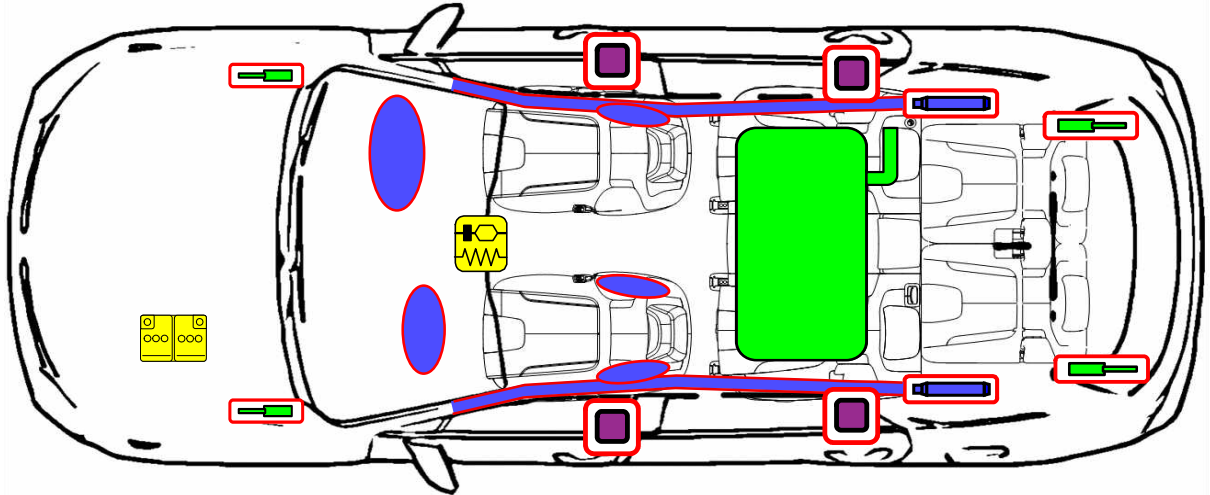

Kia Sorento

SUV, 4 doors, 5 & 7 seats
From August 2020

Reserved for holes (paper version)

	Airbag		Stored gas inflator		Seat belt pretensioner		SRS control unit		Pedestrian protection active system
	Automatic rollover protection system		Gas strut/Preloaded spring		High strength zone		Zone requiring special attention		
	Battery low voltage		Ultra capacitor, low voltage		Fuel tank		Gas tank		Safety valve
	High voltage battery pack		High voltage power cable/component		High voltage disconnect		Fuse box disabling high voltage system		Ultra capacitor, high voltage

ID No.	Version No.	Version date	Page
KNA-MQ4-RSI-01-202008	01	08/2020	1 of 4

1. Identification / recognition

2. Immobilisation / stabilisation / lifting

■ Immobilization

1 Parking pedal

1. Move the shift lever to the P position.
2. Press the parking pedal to set the parking brake

2 EPB

1. Push the P button.
2. Chock the wheels and pull the switch to set the parking brake.

■ Lifting positions at car underbody: ■

	ID No.	Version No.	Version date	Page
	KNA-MQ4-RSI-01-202008	01	08/2020	2 of 4