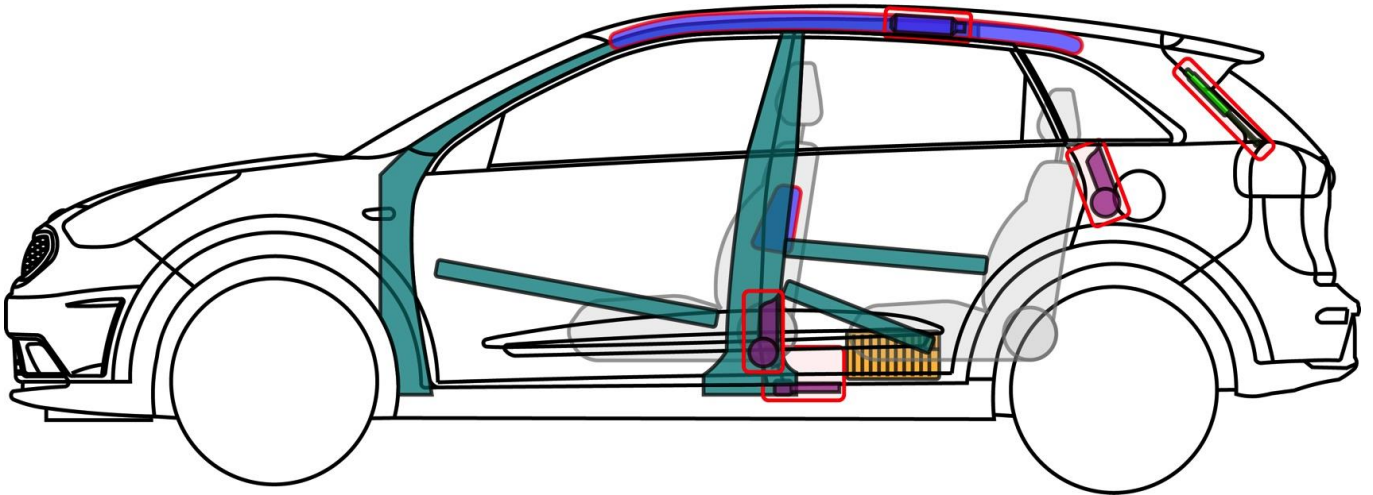

Niro (DE)

ab 2016

Legend

Airbag

Reinforcement

SRS control unit

High voltage battery

Stored gas inflator

Automatic roll bar

12 V Battery

High voltage cable/component

Seatbelt pretensioner

Cylinder

Fuel tank

High voltage emergency disconnect

Niro