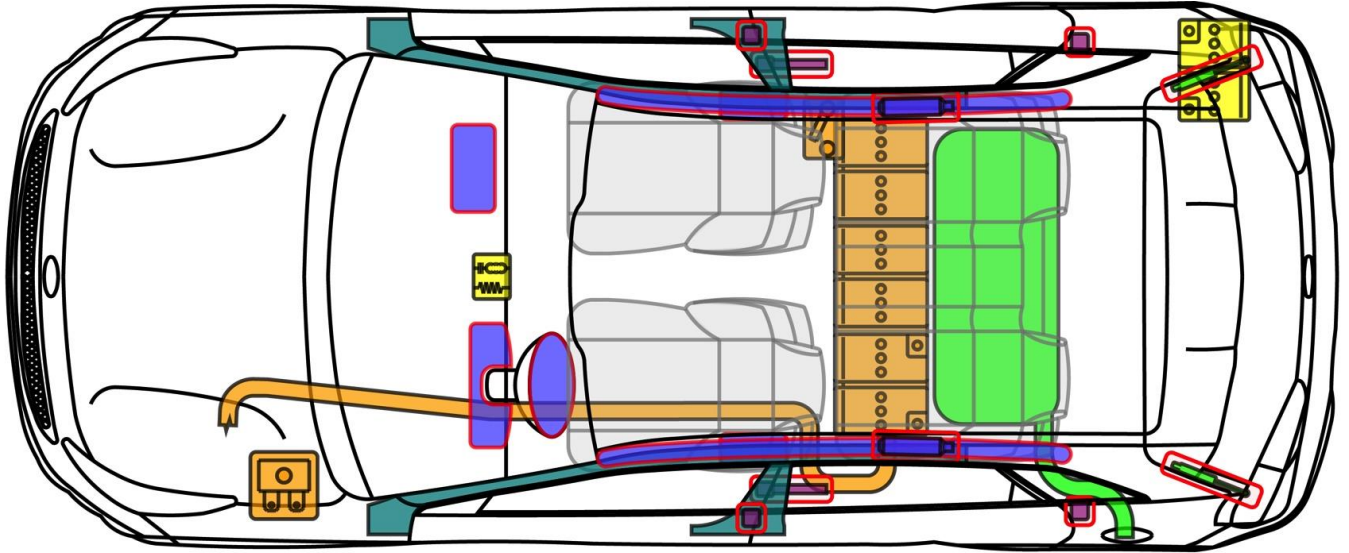

Niro (DE)

ab 2016

Legend

Airbag

Reinforcement

SRS control unit

High voltage battery

Stored gas inflator

Automatic roll bar

12 V Battery

High voltage cable/component

Seatbelt pretensioner

Cylinder

Fuel tank

High voltage emergency disconnect

Niro